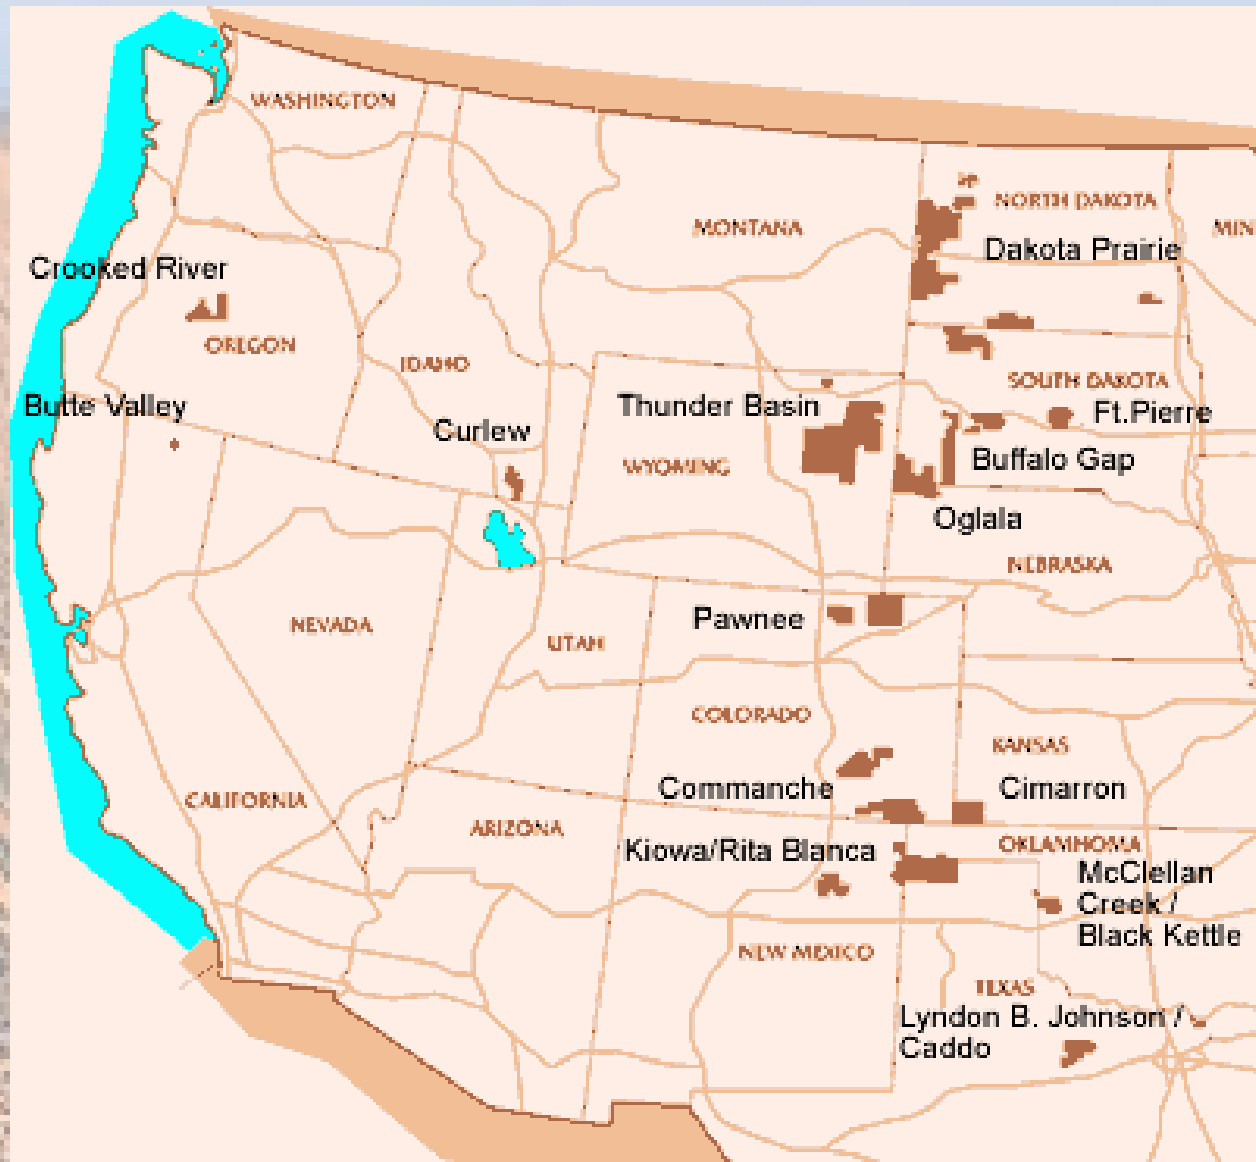

Your National Grasslands