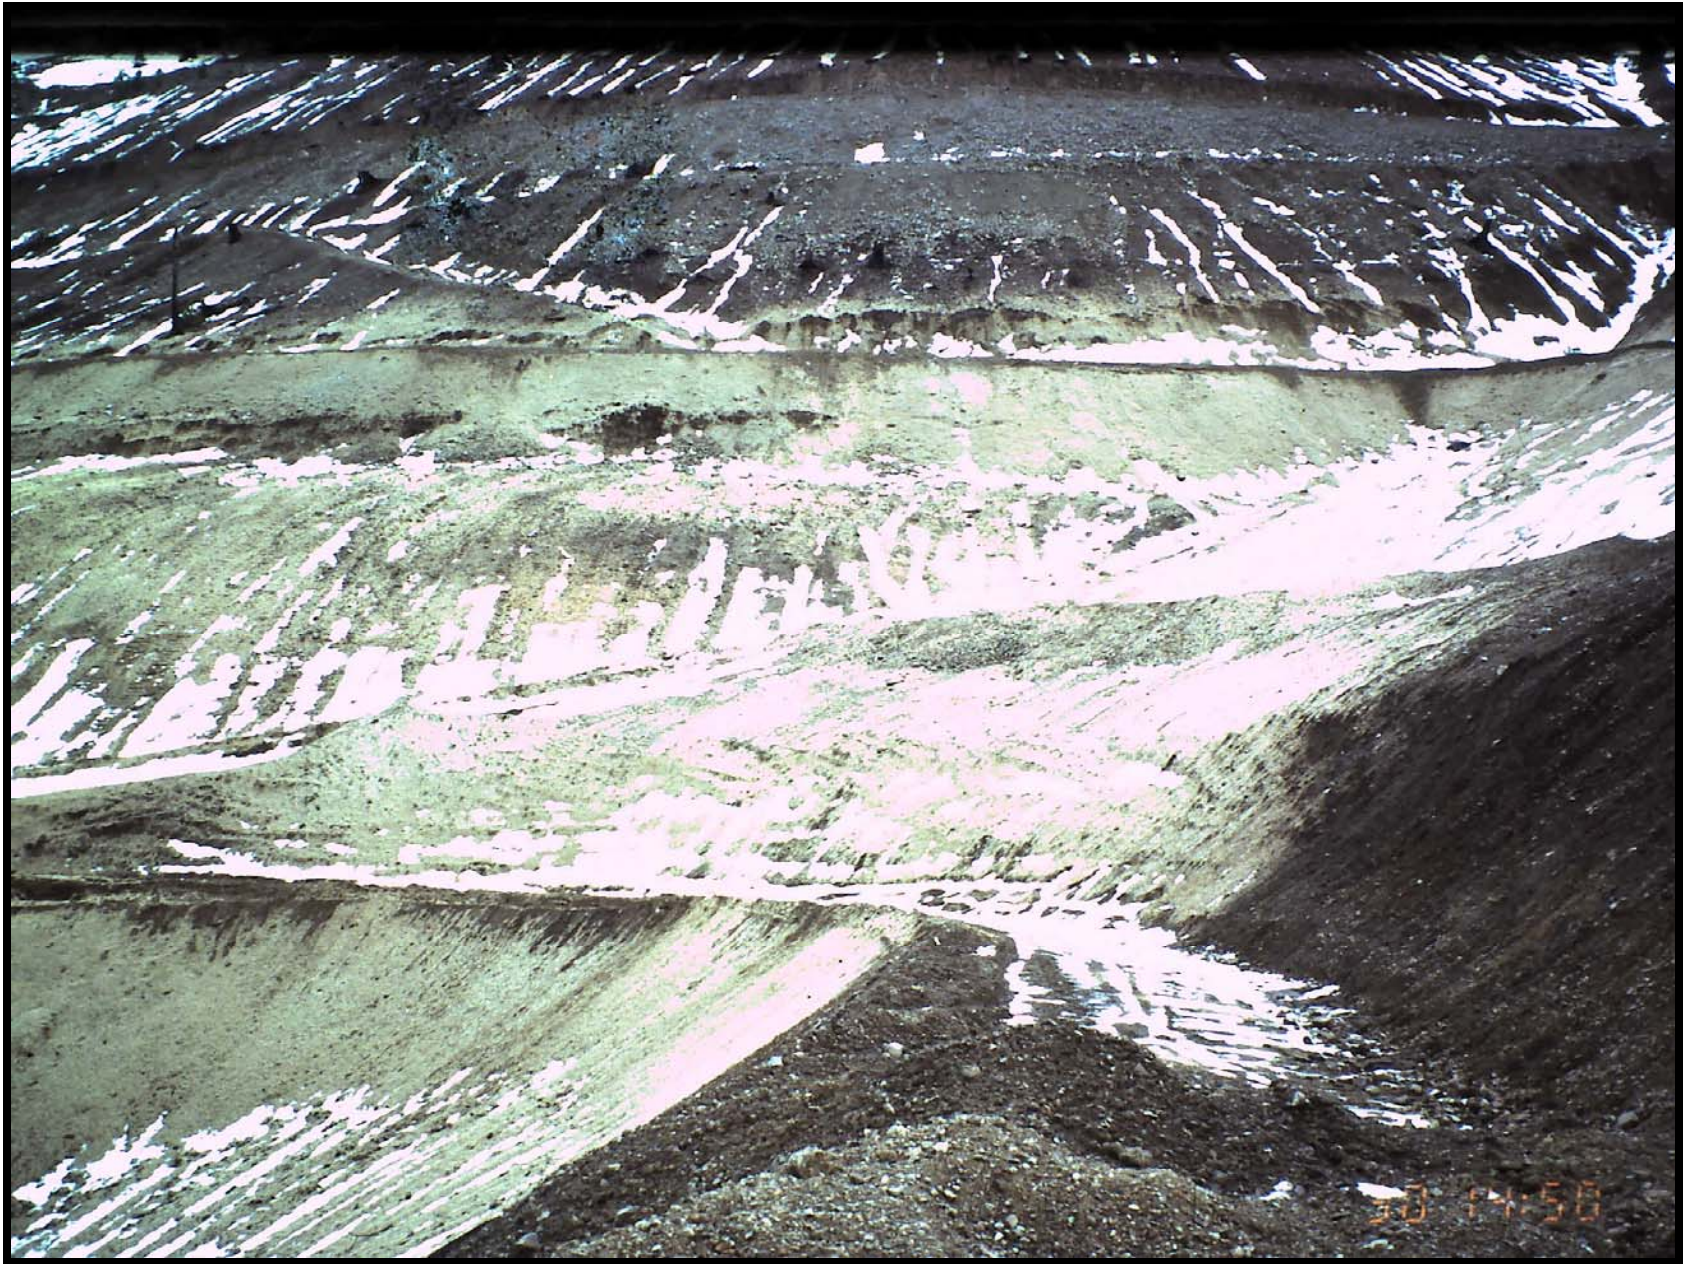

SILVER BOWL 1992